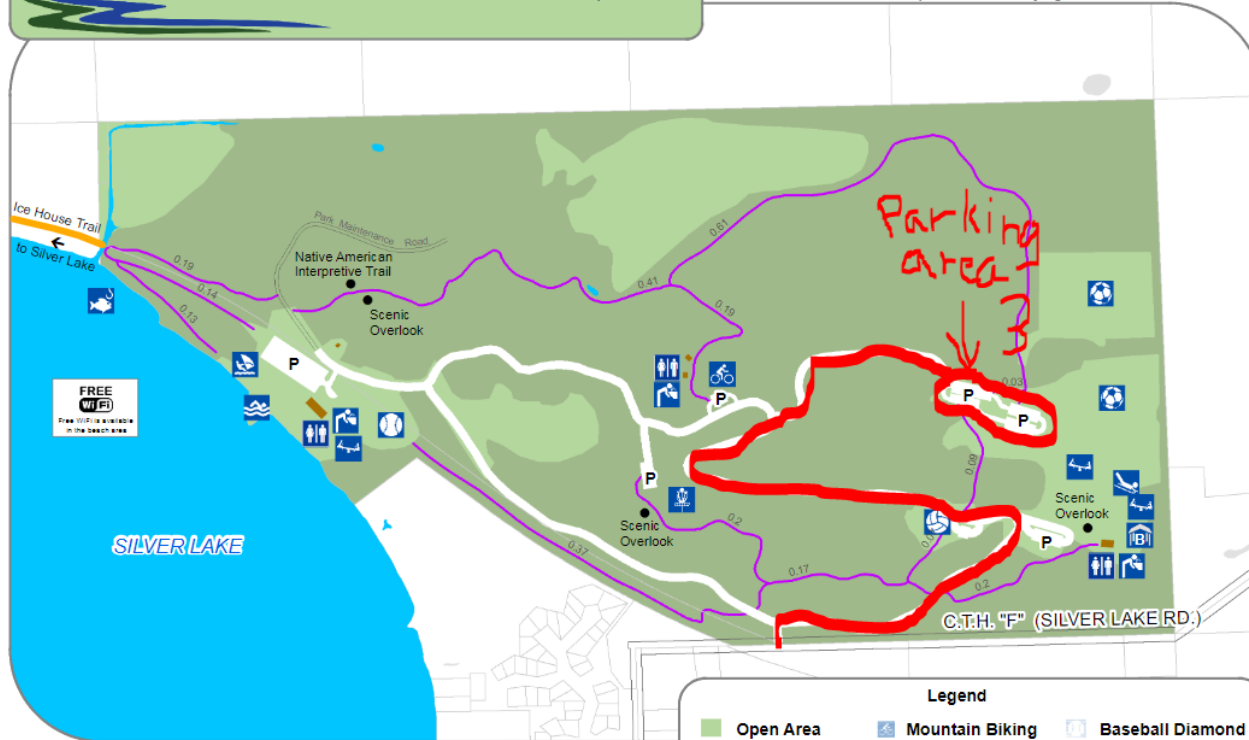

START/FINISH AND TEAM CAMPS

Kenosha County PARKS
Silver Lake Park
27000 85th Street Silver Lake, WI 53170

Kenosha County Department of Public Works
Division of Parks
19600 75th Street, Suite 122-1
Bristol, WI 53104-9772
Phone: (262)-857-1868
parks.kenoshacounty.org

January 2018

Legend

Open Area	Mountain Biking	Baseball Diamond
Wooded Area	Disc Golf	Volleyball Courts
Reservable Pavilion	Fishing	Soccer Fields
Parking Lot	Restrooms	Swimming Beach
Hiking Trails	Playground	Sledding Hill
	Drinking Fountain	Non-motorized Watercraft Launch